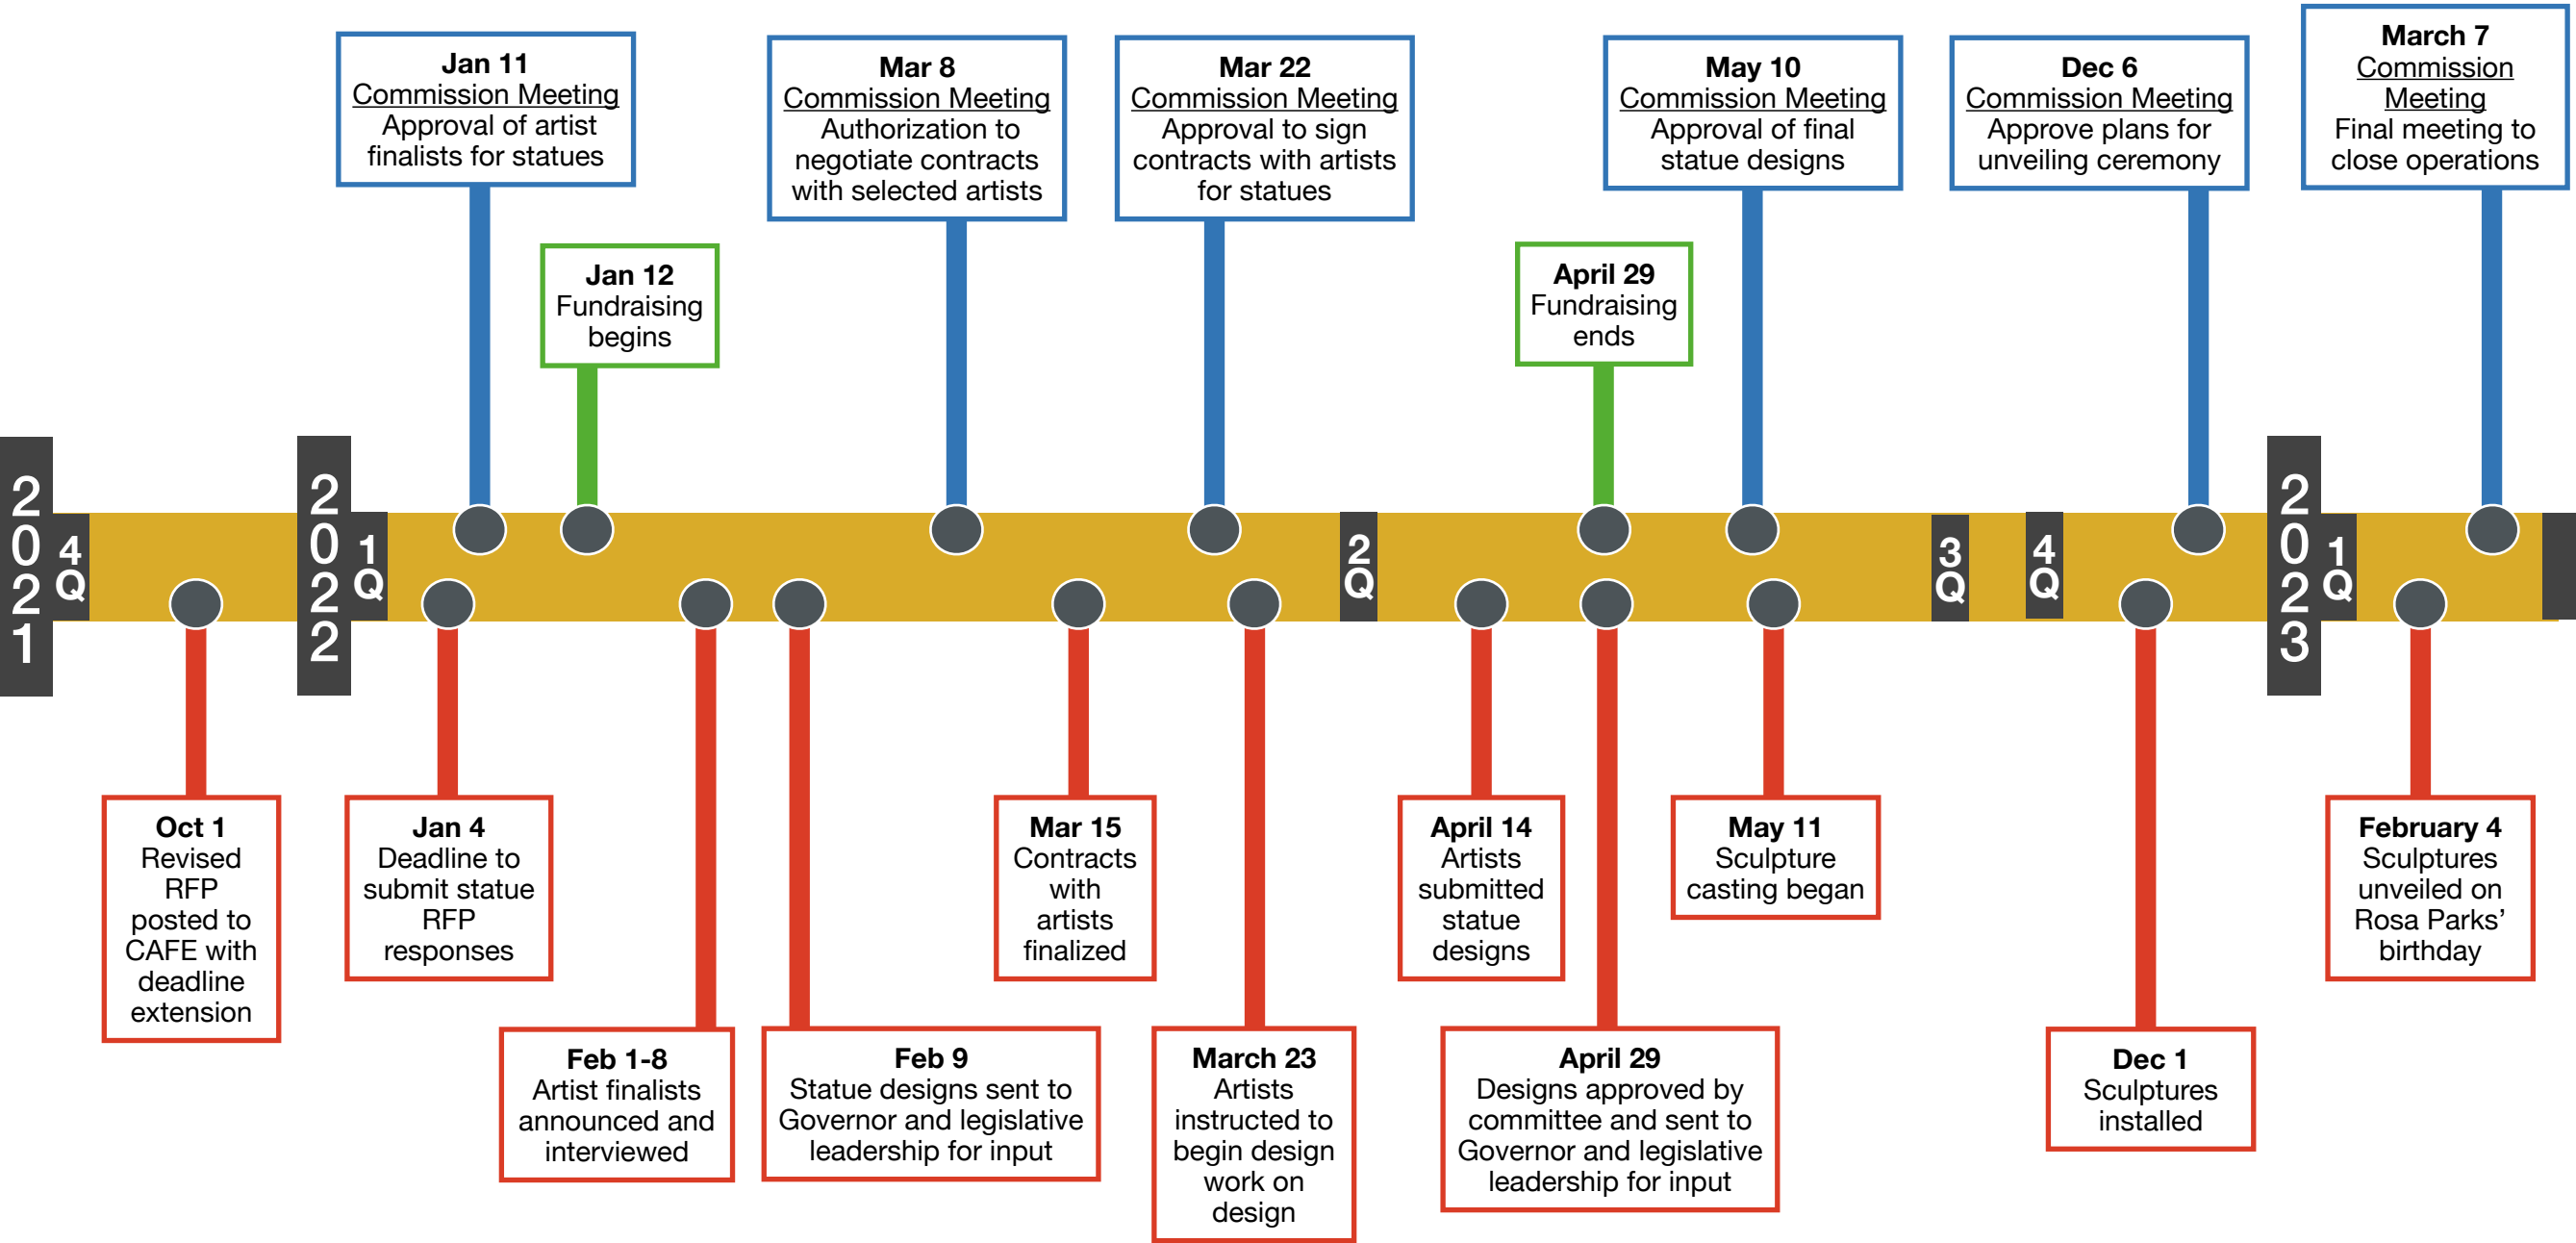

Alabama Women's Tribute Statue Commission

2021-2022 Project Timeline

as of 11/30/2021

Legend

Commission (Blue box) Statues (Red box) Fundraising (Green box)